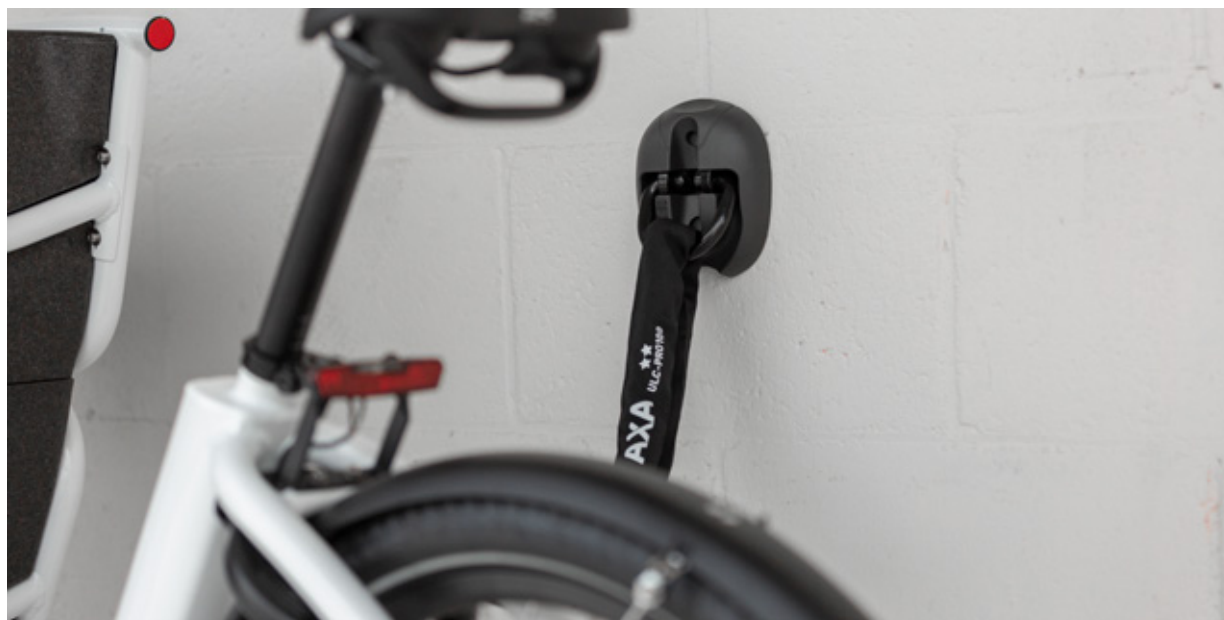

- Colour: black
- Length 105 cm
- Shackle ø 7,5 mm

AXA Accessories

Wall/floor Anchor

59500596SC

- Mounting on wall or floor
- For indoor and outdoor use
- Shackle ø 14 mm
- ART 4 star rating

Chain locks

AXA Rigid