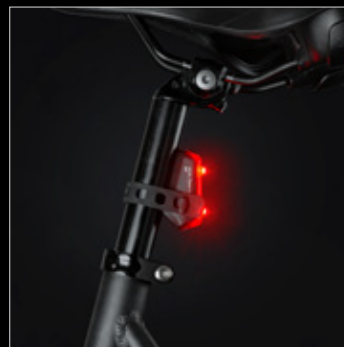

USB rechargeable lights

NEW

AXA Dwn

It's a new day,
it's a new Dwn

Small and powerful USB lights

- 30 to 100 lux
- Rear light with brake light function
- German approval (StVZO)

AXA Dwn Set

- 30 - 100 lux LED
- USB-C rechargeable
- Battery indicator
- Easy to fit
- German (StVZO) approval