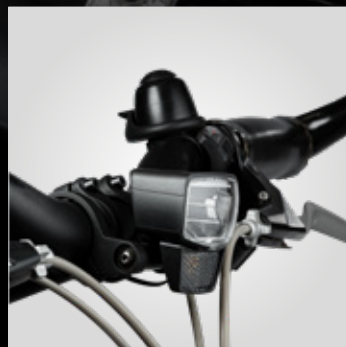

AXA Nxt

New landscape design

Offers a great light distribution

- 30 to 130 lux
- E-bike and dynamo version
- Fork- or handlebar bracket
- German approval (StVZO)
- Removable reflector

AXA Nxt

- 30 - 130 lux LED
- German (StVZO) approval
- French Approval