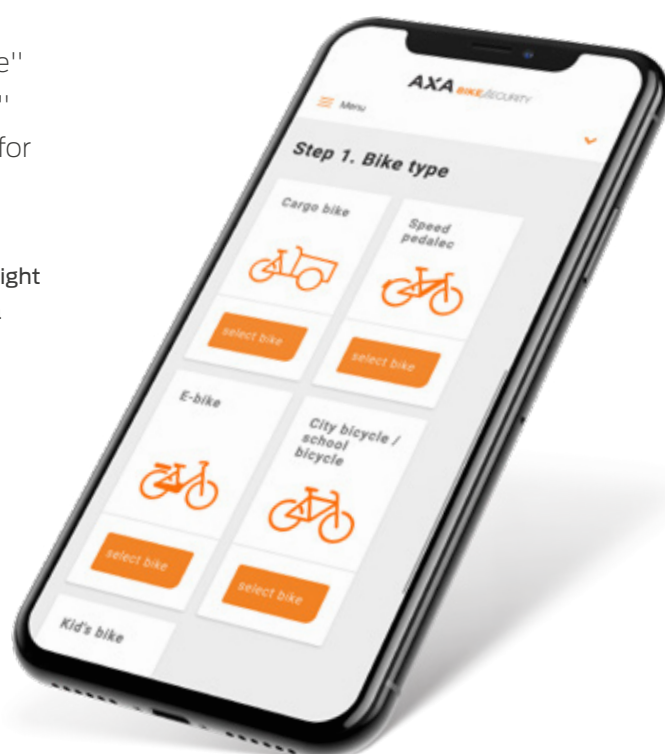

Always recommend the right bicycle light!

We are happy to help you with advice on the best bicycle light. AXA has a wide range of lighting products, from very powerful "to see" lights, to widely visible and safe "to be seen" lights. AXA has the perfect lighting solution for each bicycle and cyclist.

To make it easy for you, we have created the bicycle light selector. This online tool takes you in three steps to a choice that is tailored to your specific needs.

Scan the QR-code to get started!

National certifications

AXA offers a wide range of high-quality bicycle lighting. In this catalog, you will see the mention of the German StVZO or French Approval certification for various products. A brief explanation is provided below.

StVZO

The StVZO is the German road traffic regulation that sets special requirements for bicycle lighting. In Germany, the use of bicycle lighting that complies with the StVZO requirements is legally mandatory. This means that if you cycle in Germany, you must use a bicycle light that meets these regulations. However, it is also advisable to use a bicycle light that meets these requirements even if you are not cycling in Germany.

French Approval

Similar to the German regulations, in France, there is the "Code de la route" for bicycles. Just like in Germany, bicycle lighting in France is tested in an independent laboratory, and a bicycle light with approval complies with the French legal requirements.

RKF certification

In the Netherlands, we use the RKF certification. This certification provides clarity in the maze of bicycle lighting. It indicates that the lighting not only ensures that you are seen but also allows you to see well. The AXA bicycle lighting with the StVZO certification meets the requirements of the RKF certification.