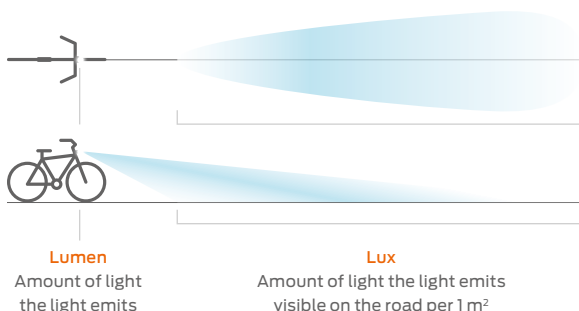

Choose the right light

In the AXA product range brochure different terms are used to term product features. In order to be able to make a good estimate of the product you need, it is therefore useful to know what these terms means. Below you can find a brief description of some product features.

Light output

35 LUX

In the lighting industry, there are two terms that can be used to indicate the brightness of a light, namely Lux and Lumen.

What is the difference between Lux and Lumen?

In the lighting industry, there are two terms that can be used to indicate the brightness of a light, namely Lux and Lumen. The difference between Lux and Lumen is the way the amount of light is measured. Lumen is the amount of light which the light emits from the source per time unit, regardless of where the light radiates. Lux, on the other hand, is the amount of light that falls on a surface, for example on a square meter.

At AXA, the number of Lux of a lamp is mentioned on almost all products. This term indicates how much light is projected onto the road and therefore how much visibility you experience. The exception confirms the rule: the AXA Solis 800 is a headlight with 800 lumens. Suitable for wide light dispersion, such as when cycling in a forest.