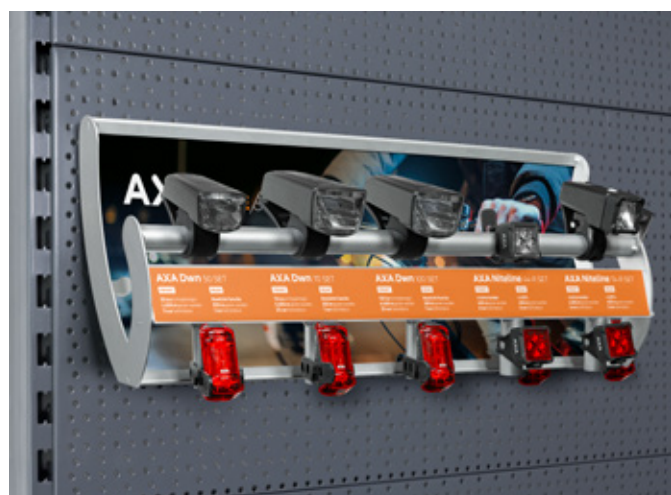

Fold Ultra display

USB rechargeable lights display